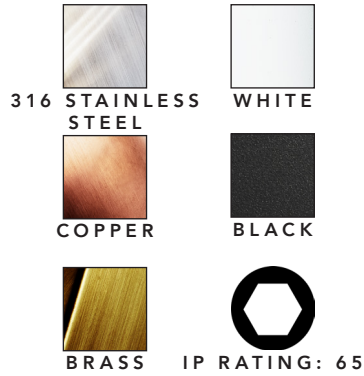

## SHELLEY

DESCRIPTION	Small Recessed Eyelid Pathlight
CODE	4676
COLOUR	316 Stainless Steel, Copper, Brass, Black & White
COLOUR TEMP	2700K, 3000K
CRI	≥80
LUMENS	{ 2700K - 254Lm 3000K - 257Lm
INPUT VOLTAGE	24V_DC
WATTAGE	4W
BEAM ANGLE	38°, 20°
DIMMABLE	Yes, 0.10V, DALI
DRIVER	Remote
IP RATING	IP65
CUT OUT	50mm