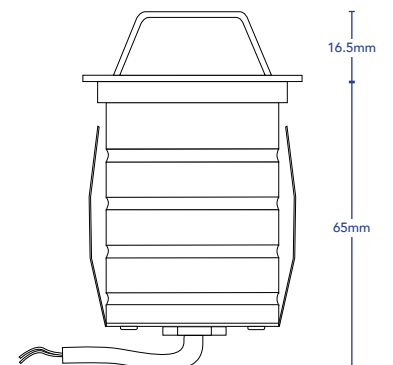

## SHELLEY

DESCRIPTION	Small Recessed Eyelid Pathlight
CODE	4676
COLOUR	316 Stainless Steel, Copper, Brass, Black & White
COLOUR TEMP	2700K, 3000K
CRI	≥80
LUMENS	{ 2700K - 254Lm 3000K - 257Lm
INPUT VOLTAGE	24V_DC
WATTAGE	4W
BEAM ANGLE	38°, 20°
DIMMABLE	Yes, 0.10V, DALI
DRIVER	Remote
IP RATING	IP65
CUT OUT	50mm

55mm

16.5mm

65mm

Cut Out - 50mm