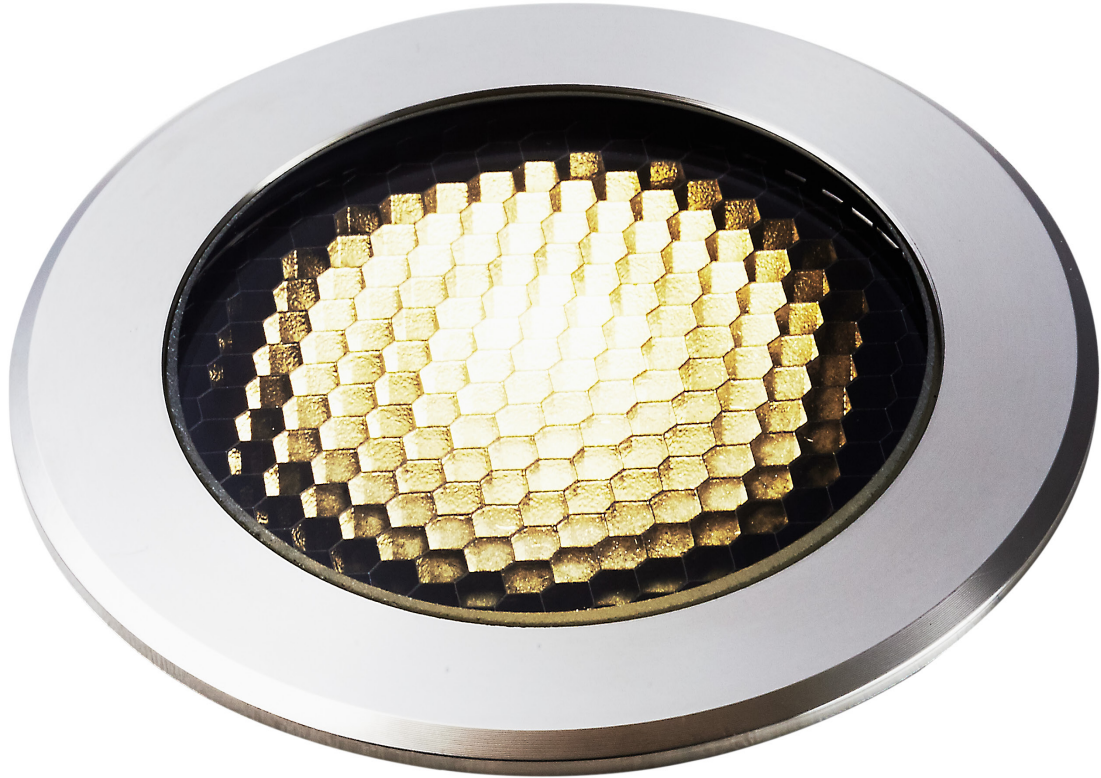

## TORQUAY

DESCRIPTION	Medium Trafficable In Ground Up Light
CODES	4907
FINISHES	White, Black, Copper, Brass, Stainless Steel, Custom
COLOUR TEMP	2700K, 3000K
BEAM ANGLE	24, *38, 60
CRI	≥90
LUMEN OUTPUT	535 Lm
WATTAGE	9W
FIXTURE VOLTAGE	24V DC Constant Voltage
DIMMING	Based On Driver and Voltage Selection
DRIVER	Remote Driver Required for 24V DC Selection
DRIVER OPTIONS	Non-Dim, Phase, Touch, DALI
IP RATING	IP66