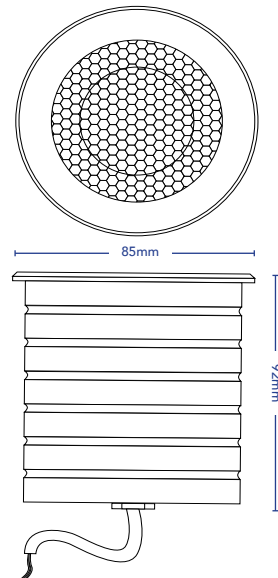

## TORQUAY

DESCRIPTION	Medium Trafficable In Ground Up Light
CODES	4907
FINISHES	White, Black, Copper, Brass, Stainless Steel, Custom
COLOUR TEMP	2700K, 3000K
BEAM ANGLE	24, *38, 60
CRI	≥90
LUMEN OUTPUT	535 Lm
WATTAGE	9W
FIXTURE VOLTAGE	24V DC Constant Voltage
DIMMING	Based On Driver and Voltage Selection
DRIVER	Remote Driver Required for 24V DC Selection
DRIVER OPTIONS	Non-Dim, Phase, Touch, DALI
IP RATING	IP66

Notes:  
 \*38 degree beam angle as a standard  
 All data stipulated are nominal values based on 2700K with accuracy of +/- 5%.