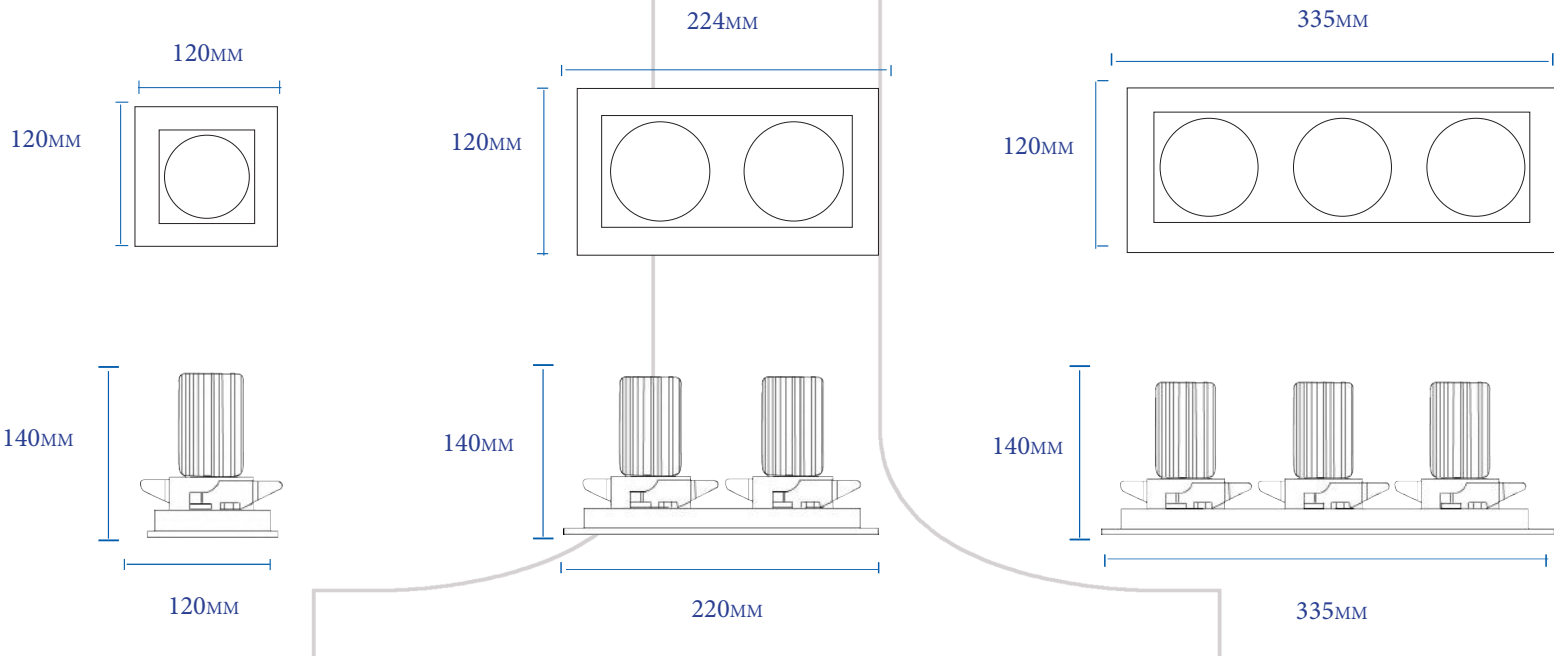

CRI : 92

LUMENS : 580lm per lamp

INPUT VOLTAGE : 240V

WATTAGE : 9.5W

BEAM ANGLE : 60°, 38°, 24°, 15°, 7°

DIMMABLE : YES
PHASE, AUTOMATION, DALI

DRIVER : REMOTE

IP RATING : IP20

CUT OUT :

1 LIGHT: 110mm x 110mm

2 LIGHT: 205mm x 110mm

3 LIGHT: 305mm x 110mm

PHOTOMETRY

MODEL ALBANY MODULATED CLICK SPOT SERIES -TRIM - A SPOT

NOMINAL POWER	9.5W	LIGHT OUTPUT RATIO	100%
RATED VOLTAGE	240V	CIE CLASS	DIRECT
NOMINAL FLUX	762.63 LM	UP	0.1%
LAMPS INSIDE	1	DOWN	99.9%
IMAX	961.2 CD	EFFICIENCY	80.20 LM/W

CANDELA DISTRIBUTION

VERTICAL ANGLE	HORIZONTAL ANGLE								ZONAL LUMENS
	0°	45°	90°	135°	180°	225°	270°	315°	
10	874.6	869.8	889.0	910.6	903.4	880.9	868.1	873.3	88.14
20	642.0	651.6	670.3	688.0	685.9	664.4	636.9	623.0	306.3
30	344.5	372.7	396.5	402.9	400.5	371.4	337.4	323.5	539.3
40	119.1	143.3	158.9	137.0	157.9	138.2	114.9	109.8	690.0
50	28.31	23.87	22.48	21.02	21.31	21.61	25.16	27.12	740.1
60	12.20	9.888	8.162	6.467	6.803	8.035	9.791	10.81	753.8
70	5.147	3.866	2.539	2.309	1.503	2.602	3.876	5.090	759.1
80	2.693	1.743	0.8730	0.9571	0.0791	0.6308	1.661	2.543	761.7
90	0.0007	0	0	0	0	0	0	0	762.2
100	0	0	0	0	0	0	0	0	762.2
110	0	0	0	0	0	0	0	0	762.2
120	0	0	0	0	0	0	0	0	762.2
130	0	0	0	0	0	0	0	0	762.2
140	0	0	0	0	0	0	0	0	762.2
150	0	0	0	0	0.3966	0.3158	0.3955	0.3978	762.3
160	0.1583	0.2353	0.1582	0.1577	0.6331	0.7098	0.7118	0.6365	762.4
170	0.6297	0.6255	0.5518	0.4799	0.6331	0.7098	0.7118	0.6365	762.6
180	0.7122	0.7912	0.8700	0.7161	0.6331	0.7098	0.7118	0.6365	762.6