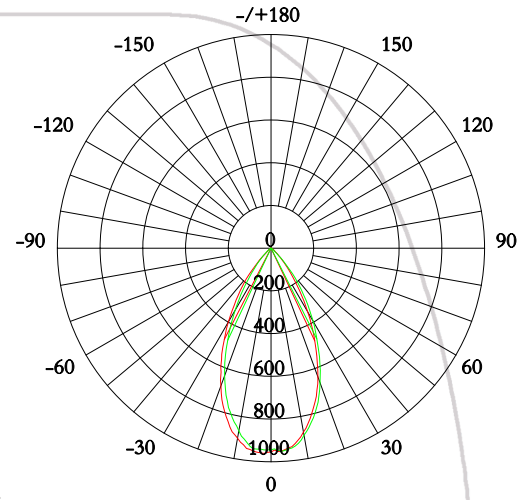

CUT OUT :

1 LIGHT: 110mm x 110mm

2 LIGHT: 205mm x 110mm

3 LIGHT: 305mm x 110mm

PHOTOMETRY

MODEL ALBANY MODULATED CLICK SPOT SERIES -TRIM - A SPOT

NOMINAL POWER	9.5W	LIGHT OUTPUT RATIO	100%
RATED VOLTAGE	240V	CIE CLASS	DIRECT
NOMINAL FLUX	762.63 LM	UP	0.1%
LAMPS INSIDE	1	DOWN	99.9%
IMAX	961.2 CD	EFFICIENCY	80.20 LM/W

CANDELA DISTRIBUTION

VERTICAL ANGLE	HORIZONTAL ANGLE								ZONAL LUMENS
	0°	45°	90°	135°	180°	225°	270°	315°	
10	874.6	869.8	889.0	910.6	903.4	880.9	868.1	873.3	88.14
20	642.0	651.6	670.3	688.0	685.9	664.4	636.9	623.0	306.3
30	344.5	372.7	396.5	402.9	400.5	371.4	337.4	323.5	539.3
40	119.1	143.3	158.9	137.0	157.9	138.2	114.9	109.8	690.0
50	28.31	23.87	22.48	21.02	21.31	21.61	25.16	27.12	740.1
60	12.20	9.888	8.162	6.467	6.803	8.035	9.791	10.81	753.8
70	5.147	3.866	2.539	2.309	1.503	2.602	3.876	5.090	759.1
80	2.693	1.743	0.8730	0.9571	0.0791	0.6308	1.661	2.543	761.7
90	0.0007	0	0	0	0	0	0	0	762.2
100	0	0	0	0	0	0	0	0	762.2
110	0	0	0	0	0	0	0	0	762.2
120	0	0	0	0	0	0	0	0	762.2
130	0	0	0	0	0	0	0	0	762.2
140	0	0	0	0	0	0	0	0	762.2
150	0	0	0	0	0.3966	0.3158	0.3955	0.3978	762.3
160	0.1583	0.2353	0.1582	0.1577	0.6331	0.7098	0.7118	0.6365	762.4
170	0.6297	0.6255	0.5518	0.4799	0.6331	0.7098	0.7118	0.6365	762.6
180	0.7122	0.7912	0.8700	0.7161	0.6331	0.7098	0.7118	0.6365	762.6

AVERAGE BEAM ANGLE UNIT: CD
 (50%): 52.2°
 — C0 180°, 52.4°
 — C90 270°, 52.1°

VERTICAL ANGLE	HORIZONTAL ANGLE	
	0	90
85	573	37
80	610	198
75	626	265
70	592	292
65	671	318
60	959	642
55	1270	949
50	1732	1375
45	3441	3736