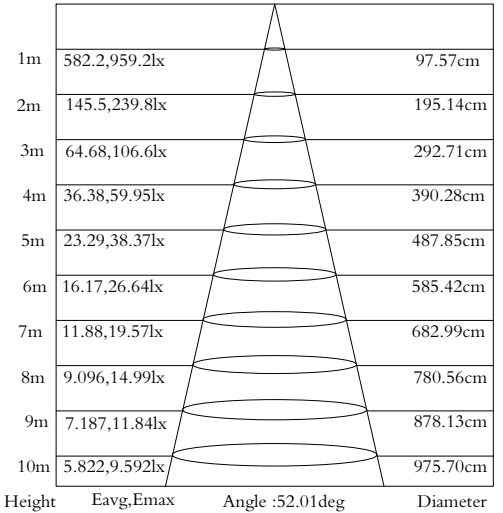

COEFFICIENTS OF UTILISATION (%)

CEILING	80%			70%			50%			30%			10%			0
	50%	30%	10%	50%	30%	10%	50%	30%	10%	50%	30%	10%	50%	30%	10%	
FLOOR	20%			20%			20%			20%			20%			0
RCR 0	1.19	1.19	1.19	1.16	1.16	1.16	1.11	1.11	1.11	1.06	1.06	1.06	1.02	1.02	1.02	.00
1	1.11	1.08	1.06	1.08	1.06	1.04	1.04	1.03	1.01	1.01	.99	.97	.97	.97	.97	.93
2	1.03			1.01			.98			.95		.92	.92	.92	.92	.87
3	.96			.94			.92			.89	.86	.83	.87			.81
4	.90			.88	.83	.79	.86	.82	.78	.84	.80		.82	.79	.76	.75
5	.84			.83			.81	.76	.73	.79	.72		.78			.70
6	.79	.73	.68	.78		.68	.76		.67	.75	.71	.67	.74			.65
7	.74	.68		.73	.68	.64	.72		.63	.71		.66	.70	.66	.63	.61
8	.70	.64		.69	.64		.68	.63	.59	.67		.66	.66			.58
9	.66	.60	.56	.66			.65			.64	.59	.56	.63			.54
10	.63			.62	.57	.53	.61		.53	.60		.60	.60			.51

Flux out : 474.8 lm