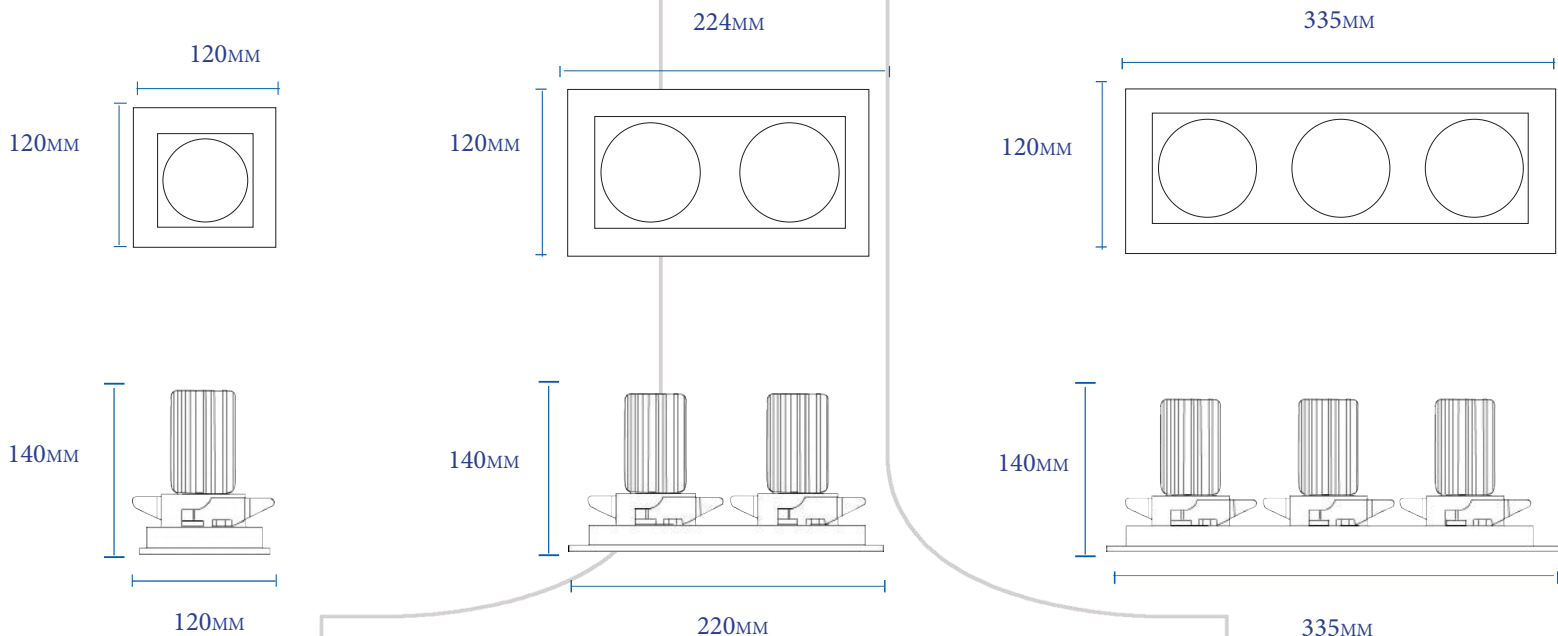

CRI: 92

LUMENS: 580lm per lamp

INPUT VOLTAGE : 240V

WATTAGE : 9.5W

BEAM ANGLE : 60°, 38°, 24°, 15°, 7°

DIMMABLE : YES
PHASE, AUTOMATION, DALI

DRIVER: REMOTE

IP RATING : IP20

CUT OUT :

1 LIGHT: 110mm x 110mm

2 LIGHT: 205mm x 110mm

3 LIGHT: 305mm x 110mm

PHOTOMETRY

MODEL ALBANY MODULATED CLICK SPOT SERIES -TRIM - B SPOT

NOMINAL POWER	9.5W	LIGHT OUTPUT RATIO	100%
RATED VOLTAGE	240V	CIE CLASS	DIRECT
NOMINAL FLUX	762.63 LM	UP	0.1%
LAMP'S INSIDE	1	DOWN	99.9%
IMAX	961.2 CD	EFFICIENCY	80.20 LM/W

CANDELA DISTRIBUTION

VERTICAL ANGLE	HORIZONTAL ANGLE								ZONAL LUMENS
	0°	45°	90°	135°	180°	225°	270°	315°	
10	874.6	869.8	889.0	910.6	903.4	880.9	868.1	873.3	88.14
20	642.0	651.6	670.3	688.0	685.9	664.4	636.9	623.0	306.3
30	344.5	372.7	396.5	402.9	400.5	371.4	337.4	323.5	539.3
40	119.1	143.3	158.9	137.0	157.9	138.2	114.9	109.8	690.0
50	28.31	23.87	22.48	21.02	21.31	21.61	25.16	27.12	740.1
60	12.20	9.888	8.162	6.467	6.803	8.035	9.791	10.81	753.8
70	5.147	3.866	2.539	2.309	1.503	2.602	3.876	5.090	759.1
80	2.693	1.743	0.8730	0.9571	0.0791	0.6308	1.661	2.543	761.7
90	0.0007	0	0	0	0	0	0	0	762.2
100	0	0	0	0	0	0	0	0	762.2
110	0	0	0	0	0	0	0	0	762.2
120	0	0	0	0	0	0	0	0	762.2
130	0	0	0	0	0	0	0	0	762.2
140	0	0	0	0	0	0	0	0	762.2
150	0	0	0	0	0.3966	0.3158	0.3955	0.3978	762.3
160	0.1583	0.2353	0.1582	0.1577	0.6331	0.7098	0.7118	0.6365	762.4
170	0.6297	0.6255	0.5518	0.4799	0.6331	0.7098	0.7118	0.6365	762.6
180	0.7122	0.7912	0.8700	0.7161	0.6331	0.7098	0.7118	0.6365	762.6