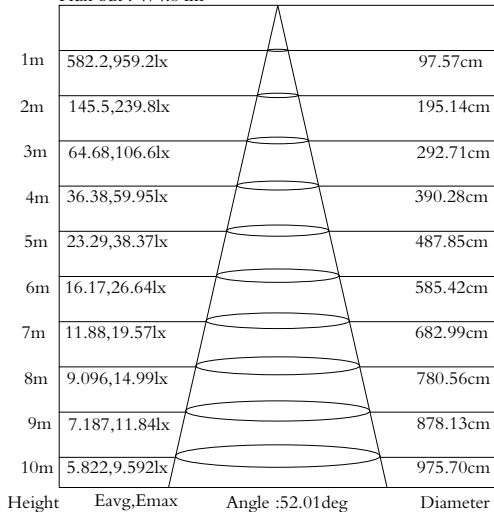

COEFFICIENTS OF UTILISATION (%)

CEILING	80%			70%			50%			30%			10%			0
	50%	30%	10%	50%	30%	10%	50%	30%	10%	50%	30%	10%	50%	30%	10%	
FLOOR	20%			20%			20%			20%			20%			0
RCR 0	1.19	1.19	1.19	1.16	1.16	1.16	1.11	1.11	1.11	1.06	1.06	1.06	1.02	1.02	1.02	.00
1	1.11	1.08	1.06	1.08	1.06	1.04	1.04	1.03	1.01	1.01	.99	.98	.97	.96	.95	.93
2	1.03	.99	.95	1.01	.97	.94	.98	.95	.92	.95	.92	.90	.92	.90	.88	.87
3	.96	.91	.87	.94	.90	.86	.92	.88	.85	.89	.86	.83	.87	.84	.82	.81
4	.90	.84	.80	.88	.83	.79	.86	.82	.78	.84	.80	.77	.82	.79	.76	.75
5	.84	.78	.74	.83	.77	.73	.81	.76	.73	.79	.75	.72	.78	.74	.71	.70
6	.79	.73	.68	.78	.72	.68	.76	.71	.68	.75	.71	.67	.74	.70	.67	.65
7	.74	.68	.64	.73	.68	.64	.72	.67	.63	.71	.66	.63	.70	.66	.63	.61
8	.70	.64	.60	.69	.64	.60	.68	.63	.59	.67	.63	.59	.66	.62	.59	.58
9	.66	.60	.56	.66	.60	.56	.65	.59	.56	.64	.59	.56	.63	.59	.55	.54
10	.63	.57	.53	.62	.57	.53	.61	.56	.53	.60	.56	.53	.60	.55	.52	.51

Flux out : 474.8 lm