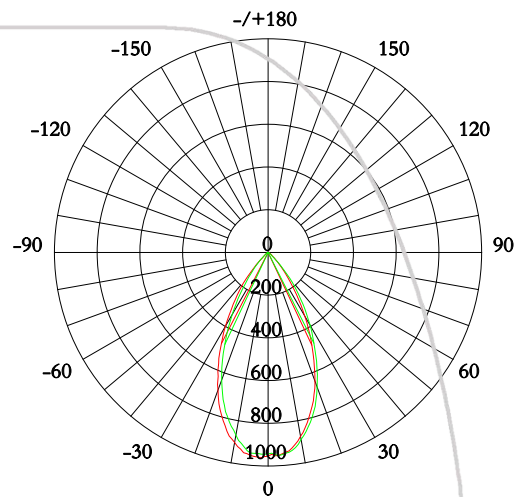

CUT OUT :

1 LIGHT: 110mm x 110mm

2 LIGHT: 205mm x 110mm

3 LIGHT: 305mm x 110mm

PHOTOMETRY

MODEL ALBANY MODULATED CLICK SPOT SERIES -TRIM - B SPOT

NOMINAL POWER	9.5W	LIGHT OUTPUT RATIO	100%
RATED VOLTAGE	240V	CIE CLASS	DIRECT
NOMINAL FLUX	762.63 LM	UP	0.1%
LAMP'S INSIDE	1	DOWN	99.9%
IMAX	961.2 CD	EFFICIENCY	80.20 LM/W

CANDELA DISTRIBUTION

VERTICAL ANGLE	HORIZONTAL ANGLE								ZONAL LUMENS
	0°	45°	90°	135°	180°	225°	270°	315°	
10	874.6	869.8	889.0	910.6	903.4	880.9	868.1	873.3	88.14
20	642.0	651.6	670.3	688.0	685.9	664.4	636.9	623.0	306.3
30	344.5	372.7	396.5	402.9	400.5	371.4	337.4	323.5	539.3
40	119.1	143.3	158.9	137.0	157.9	138.2	114.9	109.8	690.0
50	28.31	23.87	22.48	21.02	21.31	21.61	25.16	27.12	740.1
60	12.20	9.888	8.162	6.467	6.803	8.035	9.791	10.81	753.8
70	5.147	3.866	2.539	2.309	1.503	2.602	3.876	5.090	759.1
80	2.693	1.743	0.8730	0.9571	0.0791	0.6308	1.661	2.543	761.7
90	0.0007	0	0	0	0	0	0	0	762.2
100	0	0	0	0	0	0	0	0	762.2
110	0	0	0	0	0	0	0	0	762.2
120	0	0	0	0	0	0	0	0	762.2
130	0	0	0	0	0	0	0	0	762.2
140	0	0	0	0	0	0	0	0	762.2
150	0	0	0	0	0.3966	0.3158	0.3955	0.3978	762.3
160	0.1583	0.2353	0.1582	0.1577	0.6331	0.7098	0.7118	0.6365	762.4
170	0.6297	0.6255	0.5518	0.4799	0.6331	0.7098	0.7118	0.6365	762.6
180	0.7122	0.7912	0.8700	0.7161	0.6331	0.7098	0.7118	0.6365	762.6

AVERAGE BEAM ANGLE UNIT: CD
 (50%): 52.2°
 — C0 180°, 52.4°
 — C90 270°, 52.1°

VERTICAL ANGLE	HORIZONTAL ANGLE	
	0	90
85	573	37
80	610	198
75	626	265
70	592	292
65	671	318
60	959	642
55	1270	949
50	1732	1375
45	3441	3736