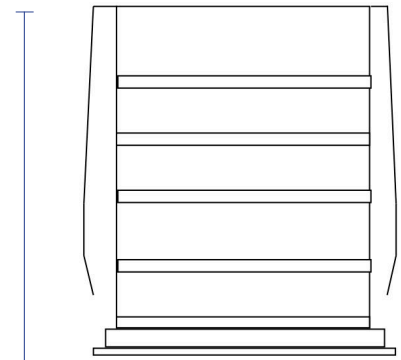

BYRON

DESCRIPTION : RECESSED INGROUND UPLIGHT OR WALL MOUNTED PATHLIGHT

CODE : 4624

COLOURS : STAINLESS STEEL, COPPER, BRASS

COLOUR TEMPERATURE : 2700K

CRI : ≥ 80

LUMENS : 255lm

VOLTAGE : 24V_DC

WATTAGE : 4W

BEAM ANGLE : 40°

DIMMABLE : NO

DRIVER : REMOTE

IP RATING : IP65

CUT OUT : 50mm

55MM

65MM