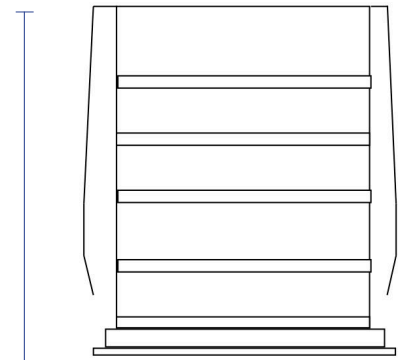

BYRON

DESCRIPTION : RECESSED INGROUND UPLIGHT OR WALL MOUNTED PATHLIGHT

CODE : 4624

COLOURS : STAINLESS STEEL, COPPER, BRASS

COLOUR TEMPERATURE : 2700K

CRI : ≥ 80

LUMENS : 180lm

VOLTAGE : 24V_DC

WATTAGE : 4W

BEAM ANGLE : 120°

DIMMABLE : NO

DRIVER : REMOTE

IP RATING : IP65

CUT OUT : 50mm

55MM

65MM