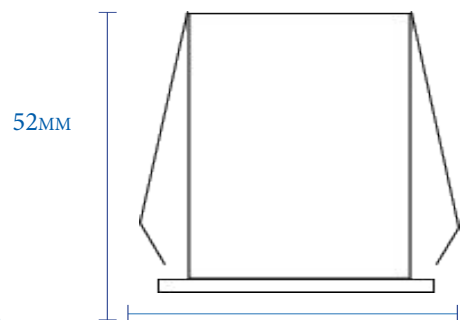

WATTAGE : 3W

BEAM ANGLE : 60°

DIMMABLE : NO

DRIVER: REMOTE

IP RATING : IP20

CUT OUT : 40mm

45MM

52MM