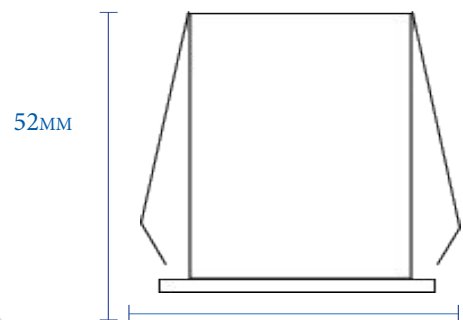

WATTAGE : 3W

BEAM ANGLE : 60°

DIMMABLE : NO

DRIVER: REMOTE

IP RATING : IP20

CUT OUT : 40mm

45MM

52MM