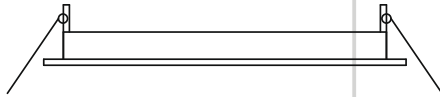

25MM

146MM

172MM

IP RATING : IP44

CUT OUT :

9W : 135mm

12W : 162mm