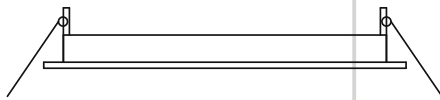

25MM

150MM

175MM

LUNAR LED DOWNLIGHT

DESCRIPTION : RECESSED SLIMLINE DOWNLIGHT

CODE :

9W : 4445

12W : 4446