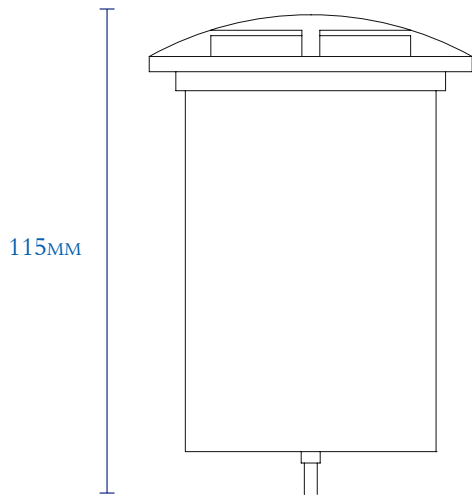

## HILLTOP

DESCRIPTION : RECESSED GROUND/ WALL WASHER

CODE :

1 WAY : 2666

2 WAY : 2667

3 WAY : 2668

4 WAY : 2669

COLOURS : STAINLESS STEEL, COPPER

IP RATING : IP65

CUT OUT : 76mm

115MM

85MM

1 WINDOW

2 WINDOW

3 WINDOW

4 WINDOW