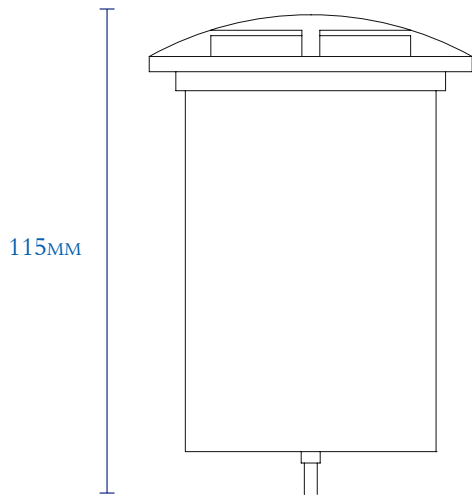

## HILLTOP

DESCRIPTION : RECESSED GROUND/ WALL WASHER

CODE :

1 WAY : 2666

2 WAY : 2667

3 WAY : 2668 - Stainless Only

4 WAY : 2669

COLOURS : STAINLESS STEEL, COPPER

IP RATING : IP65

CUT OUT : 76mm

115MM

85MM

1 WINDOW

2 WINDOW

3 WINDOW

4 WINDOW