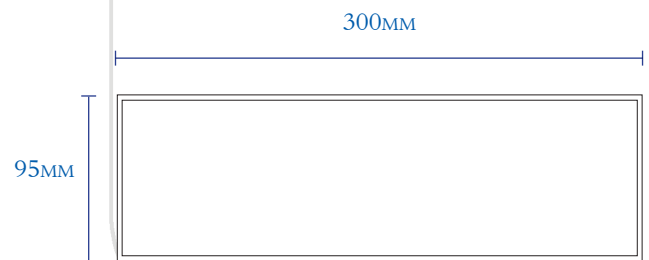

KIRRA

DESCRIPTION : SURFACE MOUNTED WALL LIGHT

CODE :

2 SIDED GLASS : 2516

3 SIDED GLASS : 2517

COLOURS : COPPER, STAINLESS STEEL

COLOUR TEMPERATURE : 2700K

CRI : ≥ 80

LUMENS : 1078lm

INPUT VOLTAGE : 240V

WATTAGE : 18W

BEAM ANGLE : N.A

DIMMABLE : YES

DRIVER : REMOTE

IP RATING : IP44

CUT OUT : N.A

120MM

300MM

95MM