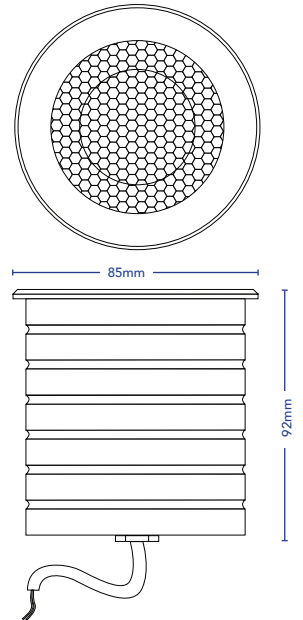

CODES 4908

COLOURS Brass, Copper, 316 Stainless Steel

COLOUR TEMPERATURE 2700K, 3000K, 4000K

CRI ≥ 80

LUMENS 2700K - 535Lm
3000K - 577Lm

INPUT VOLTAGE 24V DC

WATTAGE 9W

DIMMABLE Yes. 0.10V, DALI

DRIVER Remote

IP RATING IP67

CUT OUT 77mm

BEAM ANGLE 60°, 38°, 24°

ACCESSORIES 316 Marine Grade Stainless Steel Sleeve (198mm x 101mm) Code 3154

IP RATING 67

BRASS

COPPER