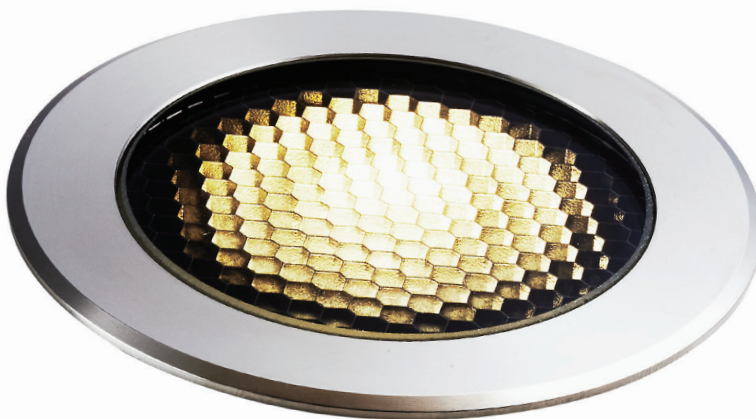

CODES 4908

COLOURS Brass, Copper, 316 Stainless Steel

COLOUR TEMPERATURE 2700K, 3000K, 4000K

CRI ≥ 80

LUMENS 2700K - 535Lm
3000K - 577Lm

INPUT VOLTAGE 24V DC

WATTAGE 9W

DIMMABLE Yes. 0.10V, DALI

DRIVER Remote

IP RATING IP67

CUT OUT 77mm

BEAM ANGLE 60°, 38°, 24°

ACCESSORIES 316 Marine Grade Stainless Steel Sleeve (198mm x 101mm) Code 3154

IP RATING 67

BRASS

COPPER