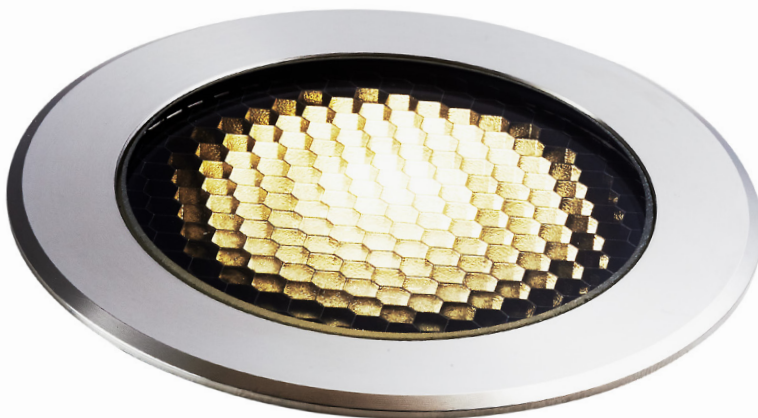

TOVO

TOVO LIGHTING
726 PITTWATER ROAD, BROOKVALE
SYDNEY, NSW AUSTRALIA 2100
TELEPHONE +61 2 9939 1122
SALES@TOVOLIGHTING.COM.AU
TOVOLIGHTING.COM.AU

TORQUAY

DESCRIPTION	Medium Trafficable In Ground Up Light
CODES	4907
COLOURS	Brass, Copper, 316 Stainless Steel
COLOUR TEMP	2700K, 3000K, 4000K
CRI	≥80
LUMENS	{ 2700K - 535Lm 3000K - 577Lm
INPUT VOLTAGE	24V DC
WATTAGE	9W
DIMMABLE	Yes. 0.10V, DALI
DRIVER	Remote
IP RATING	IP67
CUT OUT	77mm
BEAM ANGLE	60°, 38°, 24°
ACCESSORIES	316 Marine Grade Stainless Steel Sleeve (198mm x 101mm) Code 3154

IP RATING 67

BRASS

COPPER

316 STAINLESS
STEEL