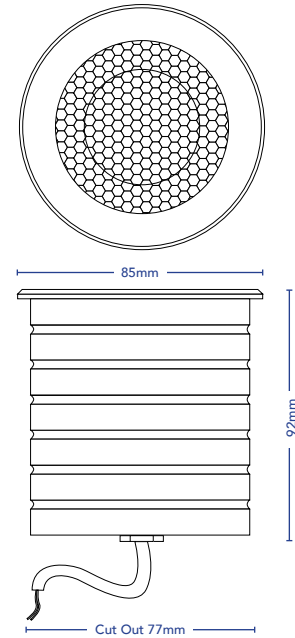

TOVO

TOVO LIGHTING
726 PITTWATER ROAD, BROOKVALE
SYDNEY, NSW AUSTRALIA 2100
TELEPHONE +61 2 9939 1122
SALES@TOVOLIGHTING.COM.AU
TOVOLIGHTING.COM.AU

TORQUAY

DESCRIPTION	Medium Trafficable In Ground Up Light
CODES	4907
COLOURS	Brass, Copper, 316 Stainless Steel
COLOUR TEMP	2700K, 3000K, 4000K
CRI	≥80
LUMENS	{ 2700K - 535Lm 3000K - 577Lm
INPUT VOLTAGE	24V DC
WATTAGE	9W
DIMMABLE	Yes. 0.10V, DALI
DRIVER	Remote
IP RATING	IP67
CUT OUT	77mm
BEAM ANGLE	60°, 38°, 24°
ACCESSORIES	316 Marine Grade Stainless Steel Sleeve (198mm x 101mm) Code 3154