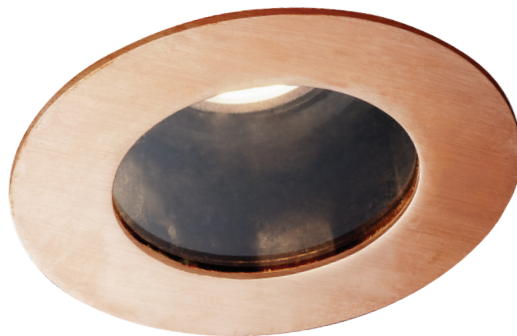

TOVO

TOVO LIGHTING
726 PITWATER ROAD, BROOKVALE
SYDNEY, NSW AUSTRALIA 2100
TELEPHONE +61 2 9939 1122
SALES@TOVOLIGHTING.COM.AU
TOVOLIGHTING.COM.AU

98mm

WHITE

BLACK

COPPER

316 STAINLESS STEEL

316 MIRROR FINISH
STAINLESS STEEL

IP RATING: 55

TILT 30°

VAUCLUSE ROUND

DESCRIPTION Low Glare Downlight w/ 30 Degree Tilt Feature

CODES 2708

COLOUR 316 Stainless Steel, 316 Stainless Steel Mirror Finish
Copper, White, Black

COLOUR TEMPERATURE 2700K, 3000K, 4000K

CUT OUT 89mm (Cut out is round)