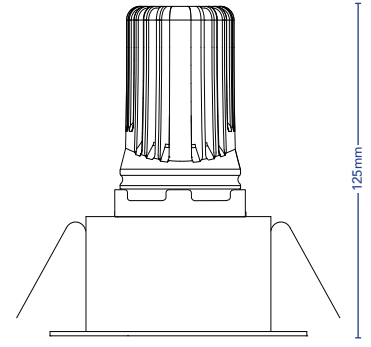

TOVO

TOVO LIGHTING
726 PITWATER ROAD, BROOKVALE
SYDNEY, NSW AUSTRALIA 2100
TELEPHONE +61 2 9939 1122
SALES@TOVOLIGHTING.COM.AU
TOVOLIGHTING.COM.AU

98mm