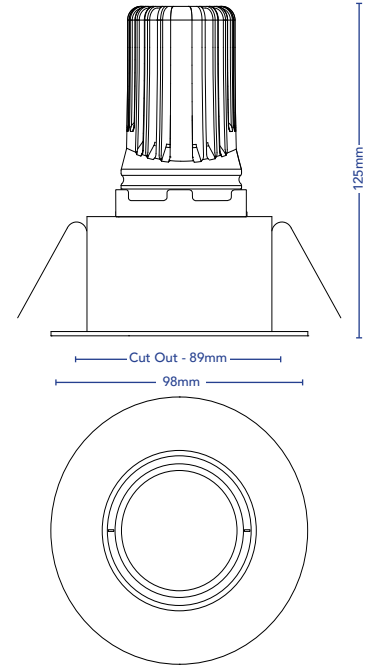

## VAUCLUSE ROUND

DESCRIPTION	Low Glare Downlight w/ 30 Degree Tilt Feature Suitable for External Use.
CODES	2708
COLOUR	316 Stainless Steel, 316 Stainless Steel Mirror Finish Copper, White, Black
COLOUR TEMP	2700 <sup>o</sup> K, 3000 <sup>o</sup> K, 4000 <sup>o</sup> K
CRI	≥92
LUMENS	{ 2700K - 737Lm 3000K - 856Lm
INPUT VOLTAGE	220-250V AC
WATTAGE	10W, 250mA.
BEAM ANGLE	60 <sup>o</sup> , 38 <sup>o</sup> , 24 <sup>o</sup>
DIMMABLE	Yes. Phase, DALI & Touch
DRIVER	Dedicated Remote
IP RATING	IP55
CUT OUT	89mm