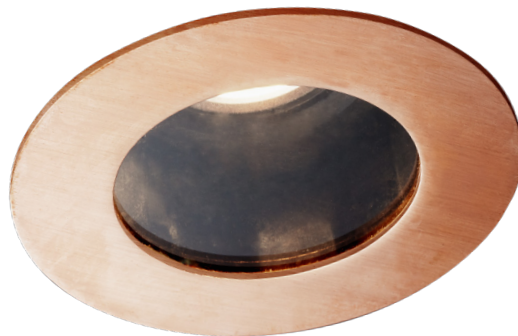

## VAUCLUSE ROUND

DESCRIPTION	Low Glare Downlight w/ 30 Degree Tilt Feature Suitable for External Use.
CODES	2708
COLOUR	316 Stainless Steel, 316 Stainless Steel Mirror Finish Copper, White, Black
COLOUR TEMP	2700 <sup>o</sup> K, 3000 <sup>o</sup> K, 4000 <sup>o</sup> K
CRI	≥92
LUMENS	{ 2700K - 737Lm 3000K - 856Lm
INPUT VOLTAGE	220-250V AC
WATTAGE	10W, 250mA.
BEAM ANGLE	60 <sup>o</sup> , 38 <sup>o</sup> , 24 <sup>o</sup>
DIMMABLE	Yes. Phase, DALI & Touch
DRIVER	Dedicated Remote
IP RATING	IP55
CUT OUT	89mm

WHITE

BLACK

COPPER

316 STAINLESS STEEL

316 MIRROR FINISH  
STAINLESS STEEL