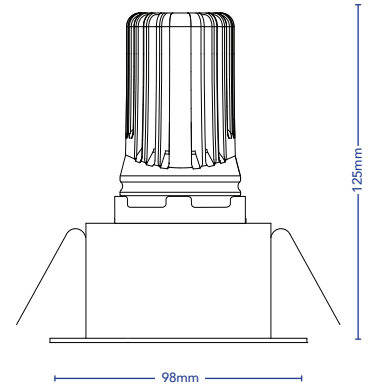

TOVO

TOVO LIGHTING
726 PITTWATER ROAD, BROOKVALE
SYDNEY, NSW AUSTRALIA 2100
TELEPHONE +61 2 9939 1122
SALES@TOVOLIGHTING.COM.AU
TOVOLIGHTING.COM.AU

WHITE

BLACK

COPPER

316 STAINLESS STEEL

316 MIRROR FINISH
STAINLESS STEEL

IP RATING: 55

TILT 30°

VAUCLUSE SQUARE

DESCRIPTION Low Glare Downlight w/ 30 Degree Tilt Feature

CODES 2712

COLOUR 316 Stainless Steel, 316 Stainless Steel Mirror Finish
Copper, White, Black

COLOUR TEMPERATURE 2700K, 3000K, 4000K

CRI ≥ 92

LUMENS 2700K - 737Lm, 3000K - 856Lm

INPUT VOLTAGE 220-250V AC

WATTAGE 10W

BEAM ANGLE 60°

DIMMABLE Yes, Phase, Automation, DALI

DRIVER Incorporated

IP RATING IP55

CUT OUT 89mm (Cut out is round)