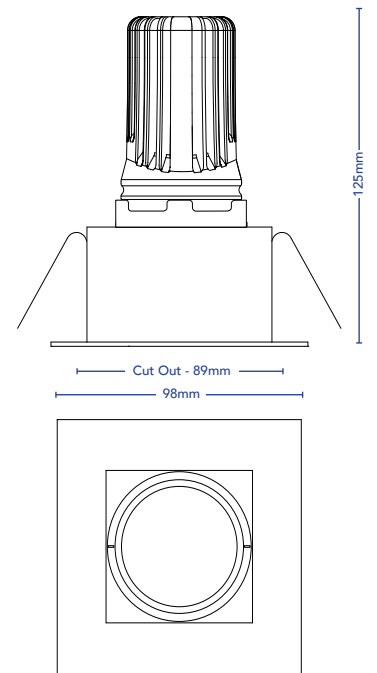

TOVO

TOVO LIGHTING
 726 PITTWATER ROAD, BROOKVALE
 SYDNEY, NSW AUSTRALIA 2100
 TELEPHONE +61 2 9939 1122
 SALES@TOVOLIGHTING.COM.AU
 TOVOLIGHTING.COM.AU

VAUCLUSE SQUARE

DESCRIPTION	Low Glare Downlight w/ 30 Degree Tilt Feature Suitable for External Use.
CODES	2712
COLOUR	316 Stainless Steel, 316 Stainless Steel Mirror Finish Copper, White, Black
COLOUR TEMP	2700°K, 3000°K, 4000°K
CRI	≥92
LUMENS	{ 2700K - 737Lm 3000K - 856Lm
INPUT VOLTAGE	220-250V AC
WATTAGE	10W, 250mA.
BEAM ANGLE	60°, 38°, 24°
DIMMABLE	Yes. Phase, DALI & Touch
DRIVER	Dedicated Remote
IP RATING	IP55
CUT OUT	89mm

WHITE

BLACK

COPPER

316 STAINLESS STEEL

316 MIRROR FINISH
STAINLESS STEEL

IP RATING: 55

TILT 30°