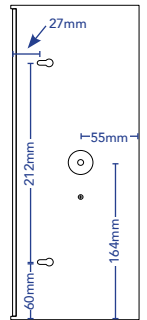

INPUT VOLTAGE 240V

WATTAGE 50W, 100W

BEAM ANGLE  $120^{\circ}$

DIMMABLE 50W - Yes. Phase, DALI

100W - No

DRIVER Integrated

IP RATING IP20

CUT OUT N/A

280mm

130mm