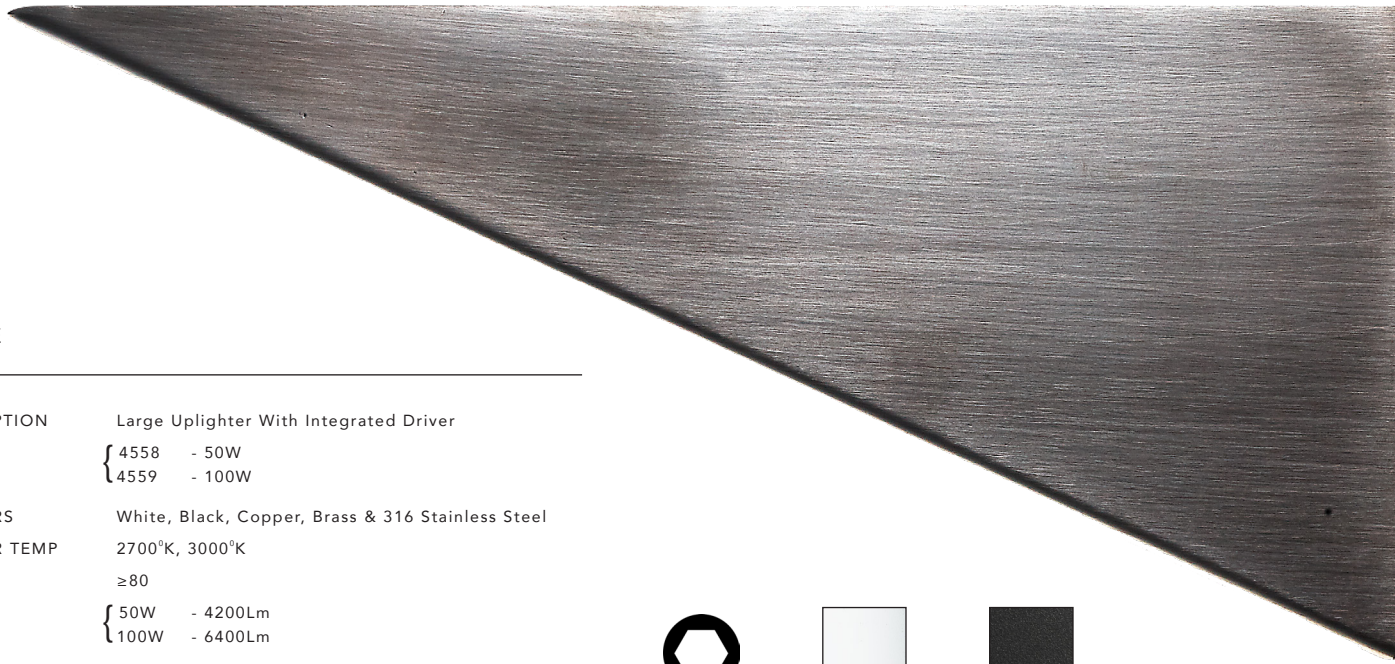

## WEDGE

DESCRIPTION	Large Uplighter With Integrated Driver
CODES	{ 4558 - 50W 4559 - 100W
COLOURS	White, Black, Copper, Brass & 316 Stainless Steel
COLOUR TEMP	2700°K, 3000°K
CRI	≥80
LUMENS	{ 50W - 4200Lm 100W - 6400Lm
INPUT VOLTAGE	220V - 250V AC to driver.
WATTAGE	50W
BEAM ANGLE	120°
DIMMABLE	Yes. Phase, DALI
DRIVER	{ PHASE Integrated or Dedicated Remote for wet areas DALI Dedicated Remote
IP RATING	IP20 or IP44