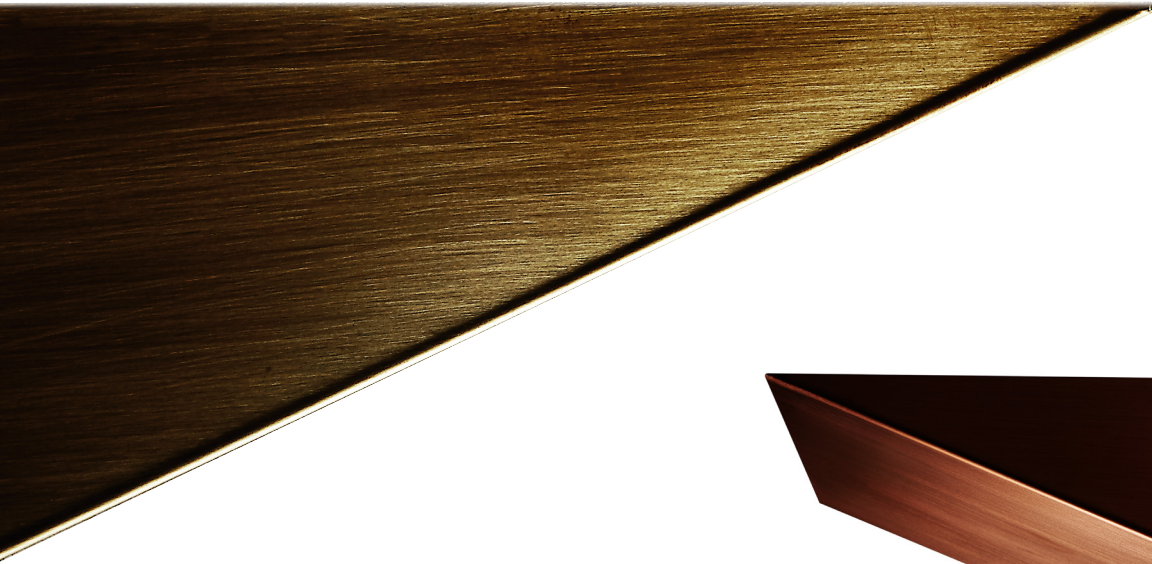

TOVO

WEDGIE

DESCRIPTION	Wedge Shape Wall Mounted Up-Light
CODES	4253
FINISHES	White, Black, Copper, Brass, Stainless Steel, Custom
COLOUR TEMP	2700K, 3000K, 4000K
BEAM ANGLE	120
CRI	≥80
LUMEN OUTPUT	4200Lm
WATTAGE	32W
FIXTURE VOLTAGE	Integral Driver 240V AC Dedicated Remote Driver DC
DIMMING	Phase, DALI
IP RATING	IP20 Integral Driver IP44 Remote Driver