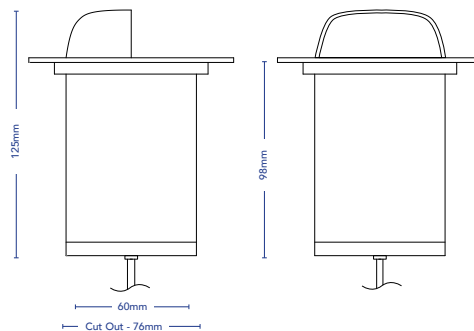

AGED
COPPER

STAINLESS
STEEL

MEDIUM
BRONZE

CUSTOM

INGRESS
IP 67

MANUFACTURING OPTIONS

FIXTURE				DRIVER
CODE	FINISH	CCT	VOLTAGE	DIMMING
2748	WH -White	27 - 2700K	24V - 24V DC	ND - Non-Dim
	BLK - Black	30 - 3000K		PH - Phase Dim
	CU - Copper			TH - Touch Dim
	SS - Stainless Steel			DA - DALI
	AC - Aged Copper			
	MB - Medium Bronze			
	CF - Custom Finish			