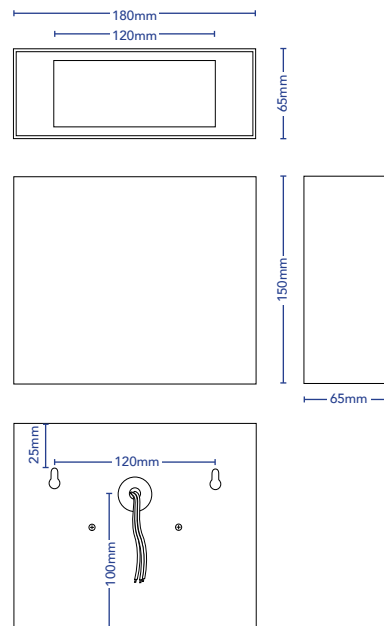

TOVO

TOVO LIGHTING
 726 PITTWATER ROAD, BROOKVALE
 SYDNEY, NSW AUSTRALIA 2100
 TELEPHONE +61 2 9939 1122
 SALES@TOVOLIGHTING.COM.AU
 TOVOLIGHTING.COM.AU

CLONTARF

DESCRIPTION	Rectangular External Up Down Wall Light
CODES	4688
COLOURS	White, Black, Copper, 316 Stainless Steel
COLOUR TEMP	2700K, 3000K
CRI	≥82
LUMENS	550Lm
INPUT VOLTAGE	24V_DC or 240V R7 Globe - (Non dimmable)
WATTAGE	Max 10W
DIMMABLE	Yes. 0-10v, DALI
DRIVER	Remote
IP RATING	IP44