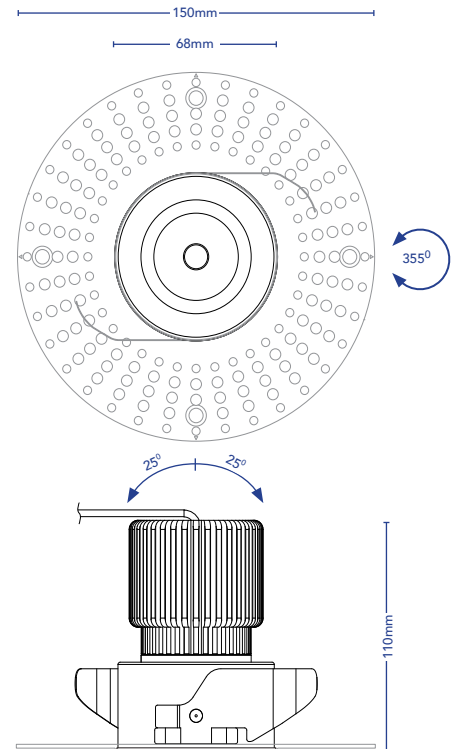

TOVO

TOVO LIGHTING
726 PITTWATER ROAD, BROOKVALE
SYDNEY, NSW AUSTRALIA 2100
TELEPHONE +61 2 9939 1122
SALES@TOVOLIGHTING.COM.AU
TOVOLIGHTING.COM.AU

WHITE

BLACK

IP RATING: 44

TILT 25°

ROTATION 355°

DOWNLIGHT - MODULATED CLICK SPOT SERIES - TRIMLESS - C SPOT

DESCRIPTION Modulated Downlight With Short Snoot

CODES 4910

COLOURS White, Black

COLOUR TEMPERATURE 2700°K, 3000°K, 4000°K

CRI ≥ 92

LUMENS { 2700K - 687Lm
3000K - 762Lm

INPUT VOLTAGE 220-250V AC

WATTAGE 10W, 250mA

BEAM ANGLE 60°, 38°, 24° or 15°

DIMMABLE Yes, Phase, Push Dim or DALI

DRIVER Dedicated Remote

IP RATING IP44

CUT OUT 76mm