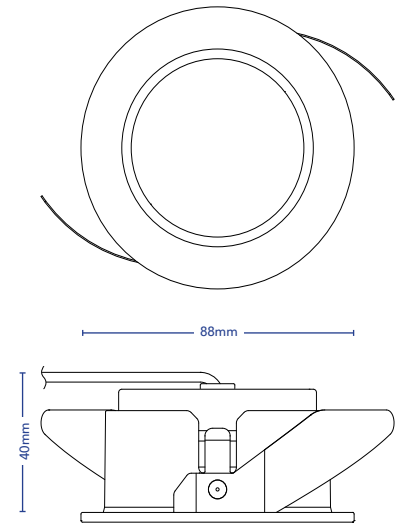

TOVO

TOVO LIGHTING
726 PITTSWATER ROAD, BROOKVALE
SYDNEY, NSW AUSTRALIA 2100
TELEPHONE +61 2 9939 1122
SALES@TOVOLIGHTING.COM.AU
TOVOLIGHTING.COM.AU

DOWNLIGHT - MODULATED CLICK SPOT SERIES - LOW PROFILE - F SPOT

DESCRIPTION Modulated Downlight System Designed For Bathrooms And Damp Areas

CODES 4929

COLOURS White, Black

COLOUR TEMPERATURE 2700°K

CRI ≥ 92

LUMENS 650Lm

INPUT VOLTAGE 220-250V AC

WATTAGE 10W, 250mA

BEAM ANGLE 120°

DIMMABLE Yes, Phase, Push Dim or DALI

DRIVER Dedicated Remote

IP RATING IP44

CUT OUT 76mm

WHITE

BLACK

IP RATING: 44