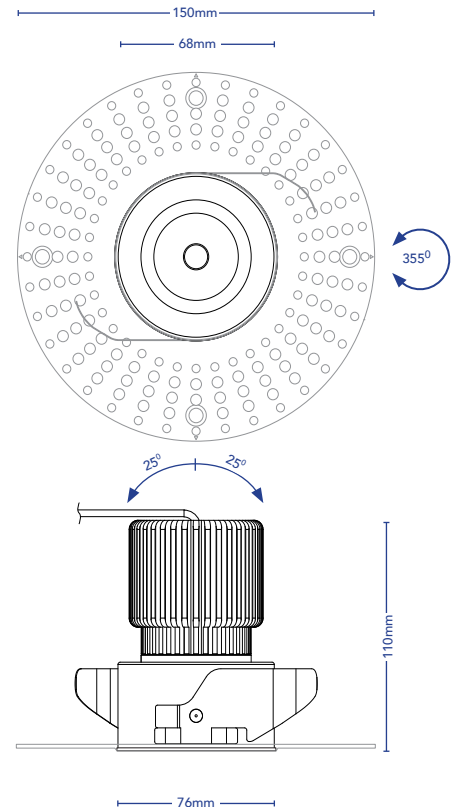

TOVO

TOVO LIGHTING
 726 PITWATER ROAD, BROOKVALE
 SYDNEY, NSW AUSTRALIA 2100
 TELEPHONE +61 2 9939 1122
 SALES@TOVOLIGHTING.COM.AU
 TOVOLIGHTING.COM.AU

WHITE

BLACK

IP RATING: 44

TILT 25°

ROTATION 355°

DOWNLIGHT - MODULATED CLICK SPOT SERIES - TRIMLESS - C SPOT

DESCRIPTION	Modulated Downlight With Short Snoot
CODE	4910
COLOURS	White, Black
COLOUR TEMP	2700K, 3000K, 4000K
CRI	≥92
LUMENS	{ 2700K - 687Lm 3000K - 762Lm
INPUT VOLTAGE	220-250V AC
WATTAGE	10W, 250mA
BEAM ANGLE	60°, 38°, 24°
DIMMABLE	Yes, Phase, DALI or Touch
DRIVER	Dedicated Remote
IP RATING	IP44
CUT OUT	76mm