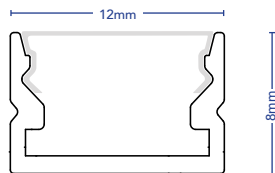

TOVO

TOVO LIGHTING
726 PITWATER ROAD, BROOKVALE
SYDNEY, NSW AUSTRALIA 2100
TELEPHONE +61 2 9939 1122
SALES@TOVOLIGHTING.COM.AU
TOVOLIGHTING.COM.AU

EXTRUSION — X7

DESCRIPTION Ultra Low Profile LED Extrusion Ideal For Applications Where Space Is Critical
CODES 4975
COLOUR Aluminium