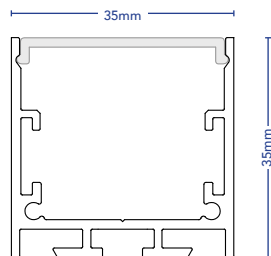

DESCRIPTION Surface Mount LED Extrusion.

Supplied with dedicated endcaps.

CODES - 4980

COLOUR Aluminium and black or white powdercoated