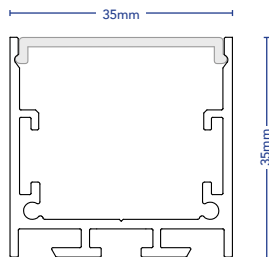

CODES 4980

COLOUR Aluminium & black or white powdercoated

ALUMINIUM

BLACK

WHITE