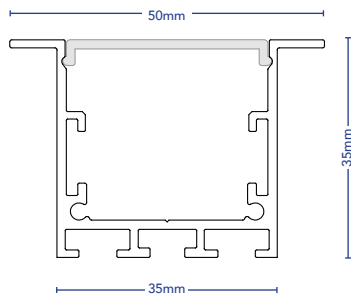

DESCRIPTION Recessed LED Extrusion With Flange

CODES - 4981

COLOUR Aluminium, Black, White