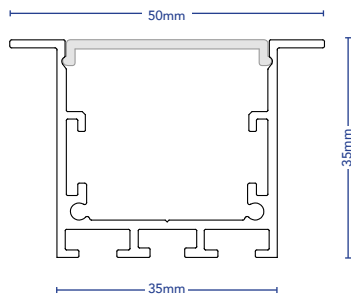

TOVO

TOVO LIGHTING
726 PITWATER ROAD, BROOKVALE
SYDNEY, NSW AUSTRALIA 2100
TELEPHONE +61 2 9939 1122
SALES@TOVOLIGHTING.COM.AU
TOVOLIGHTING.COM.AU

EXTRUSION — X9

DESCRIPTION	Recessed LED Extrusion With Flange
CODES	4981
COLOUR	Aluminium, Black, White