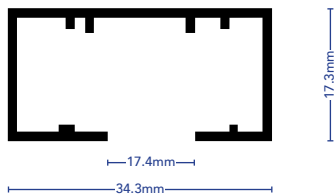

TOVO

TOVO LIGHTING
726 PITTWATER ROAD, BROOKVALE
SYDNEY, NSW AUSTRALIA 2100
TELEPHONE +61 2 9939 1122
SALES@TOVOLIGHTING.COM.AU
TOVOLIGHTING.COM.AU

T1 — SINGLE CIRCUIT TRACK

DESCRIPTION	Single Circuit 240V surface mounted mains track lighting. Great for flexibility of lighting arrangements. Available in either Black or White and 1m, 1.5m, 2m & 3m lengths. Each length is supplied with Live & Dead end. Recessed option is available by special request.
CODES	4418 - 1000mm Single Circuit 4419 - 1500mm Single Circuit 4420 - 2000mm Single Circuit 4421 - 3000mm Single Circuit
INPUT VOLTAGE	240V AC
DIMMABLE	Yes, Phase. DALI to Phase dimmable driver can be supplied on request. Full track will be one DALI address only, no individual control of track heads.
ACCESSORIES	<ul style="list-style-type: none">- Power Feed. Left or Right- Centre Feed Joiner- Straight Joiner- T Joiner- L Joiner