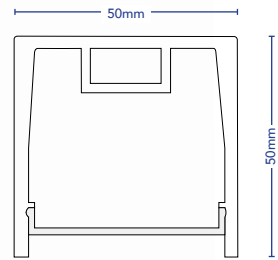

## LINEAR PENDANT

DESCRIPTION Minimal 50mm x 50mm LED pendant light in lengths up to 3m

CODES - 4928

COLOUR Black or White Powdercoated

OPTIONS