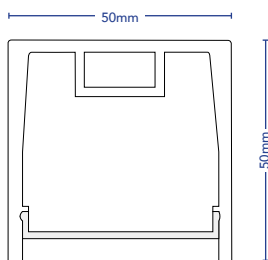

IP RATING: 44

IP RATING: 44

Bespoke End Treatments Available By Consultation