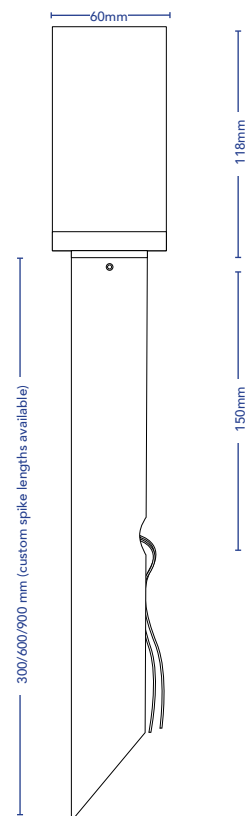

TOVO

MANDURAH

DESCRIPTION	Fixed garden spike up light
CODES	4900
FINISHES	Black, Copper, Brass, Stainless Steel, Custom
COLOUR TEMP	2700K, 3000K
BEAM ANGLES	60, *38, 24
CRI	≥80
LUMEN OUTPUT	550Lm
WATTAGE	5W
FIXTURE VOLTAGE	24V DC Constant Voltage
DIMMING	Based On Driver Selection
DRIVER	Remote Driver Required
DRIVER OPTIONS	Non-Dim, Phase, Touch, DALI
IP RATING	IP66

Notes:
 *38 degree beam angle as standard.
 All data stipulated are nominal values based on 2700K with accuracy of +/- 5%.

MANDURAH

MANUFACTURING OPTIONS

FIXTURE						DRIVER
CODE	FINISH	SPIKE	CCT	BEAM ANGLE	VOLTAGE	DIMMING
4900	BLK - Black	S3 - 300m	27 - 2700K	24 - 24° Narrow	24V - 24V DC	ND - Non-Dim
	CU - Copper	S6 - 600mm	30 - 3000K	38 - 38° Medium		PH - Phase Dim
	BR - Brass	S9 - 900mm		60 - 60° Wide		TH - Touch Dim
	SS - Stainless Steel	SC - Custom length				DA - DALI
	CF - Custom Finish					

Example Code: **4900_CU_S6_27_38_24V**

Notes:

*38 degree beam angle as standard.

Phase dimable drivers are not recommended for 24V DC fixtures due to possible flickering, but can be provided upon request.

ACCESSORIES

S3 - 300mm

S6 - 600mm

S9 - 900mm

SC - Custom length