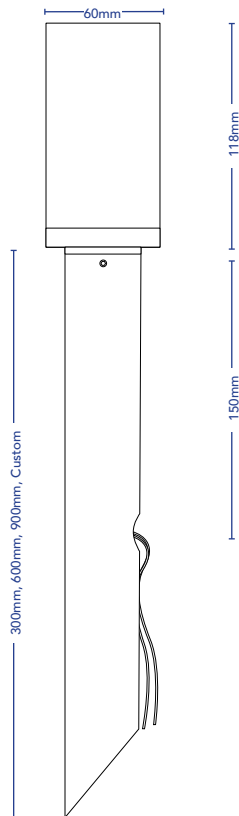

TOVO

MANDURAH

DESCRIPTION	Fixed garden spike up light
CODES	4900
FINISHES	Black, Copper, Brass, Stainless Steel, Aged Copper, Aged Brass, Custom
COLOUR TEMP	2700K, 3000K
BEAM ANGLES	60, *38, 24
CRI	≥80
LUMEN OUTPUT	550Lm
WATTAGE	5W
FIXTURE VOLTAGE	24V DC Constant Voltage
DIMMING	Based On Driver Selection
DRIVER	Remote Driver Required
DRIVER OPTIONS	Non-Dim, Phase, Touch, DALI
IP RATING	IP66

Notes:
*38 degree beam angle as standard.
All data stipulated are nominal values based on 2700K with accuracy of +/- 5%.

BLACK

COPPER

BRASS

STAINLESS
STEEL

AGED COPPER

AGED BRASS

CUSTOM

MANDURAH

MANUFACTURING OPTIONS

FIXTURE						DRIVER
CODE	FINISH	SPIKE	CCT	BEAM ANGLE	VOLTAGE	DIMMING
4900	BLK - Black	S3 - 300m	27 - 2700K	24 - 24° Narrow	24V - 24V DC	ND - Non-Dim
	CU - Copper	S6 - 600mm	30 - 3000K	38 - 38° Medium		PH - Phase Dim
	BR - Brass	S9 - 900mm		60 - 60° Wide		TH - Touch Dim
	SS - Stainless Steel	SC - Custom Length				DA - DALI
	AC - Aged Copper					
	AB - Aged Brass					
	CF - Custom Finish					

Example Code: **4900_CU_S6_27_38_24V**

Notes:
 *38 degree beam angle as standard.
 Phase dimable drivers are not recommended for 24V DC fixtures due to possible flickering, but can be provided upon request.