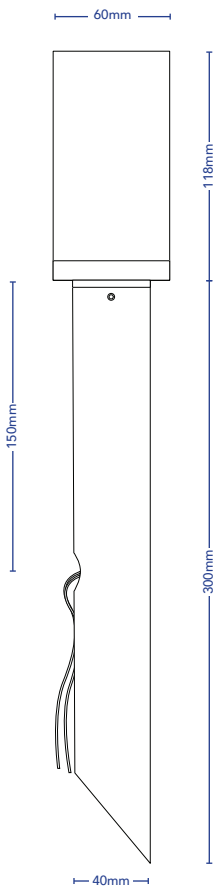

TOVO

TOVO LIGHTING
726 PITTWATER ROAD, BROOKVALE
SYDNEY, NSW AUSTRALIA 2100
TELEPHONE +61 2 9939 1122
SALES@TOVOLIGHTING.COM.AU
TOVOLIGHTING.COM.AU

MANDURAH

DESCRIPTION Fixed Garden Spike Uplighter
CODES 1382
COLOURS Copper, 316 Stainless Steel
COLOUR TEMPERATURE 2700K
CRI ≥ 80
LUMENS 676Lm
INPUT VOLTAGE 24V DC
WATTAGE 7W
DIMMABLE Yes. 0.10V, DALI
DRIVER Remote
BEAM ANGLE 60°, 38°, 24°, 15°, 7°
IP RATING IP66
CUT OUT N/A

316 STAINLESS
STEEL

COPPER

IP RATING: 66