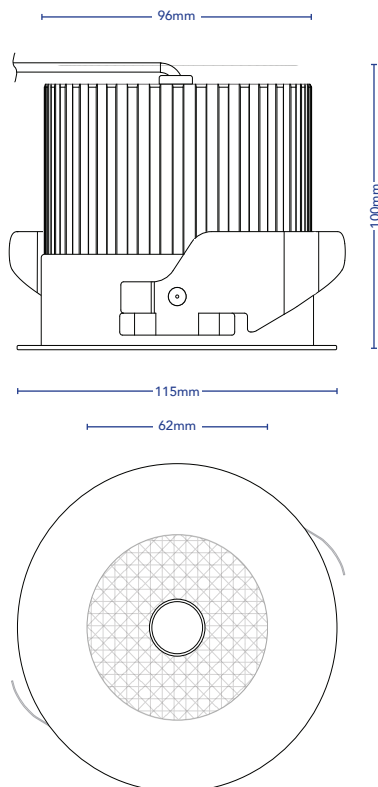

TOVO

TOVO LIGHTING
726 PITWATER ROAD, BROOKVALE
SYDNEY, NSW AUSTRALIA 2100
TELEPHONE +61 2 9939 1122
SALES@TOVOLIGHTING.COM.AU
TOVOLIGHTING.COM.AU

DOWNLIGHT - KIMBERLY - COMMERCIAL

DESCRIPTION Fixed Downlight With Soft Edged Reflector Providing Smoother Transitions To Illumination. Kimberly's High Output And Wide Spectrum Of Colour Temperatures Makes It Ideal For A Broad Range Of Commercial Applications.

CODES 5028

COLOURS White, Black

COLOUR TEMPERATURE 2700K, 3000K, 4000K & 5000K

CRI ≥ 82

LUMENS 1600Lm

INPUT VOLTAGE 220-250V_AC

WATTAGE 21W

BEAM ANGLE 38°, 24°, 12°