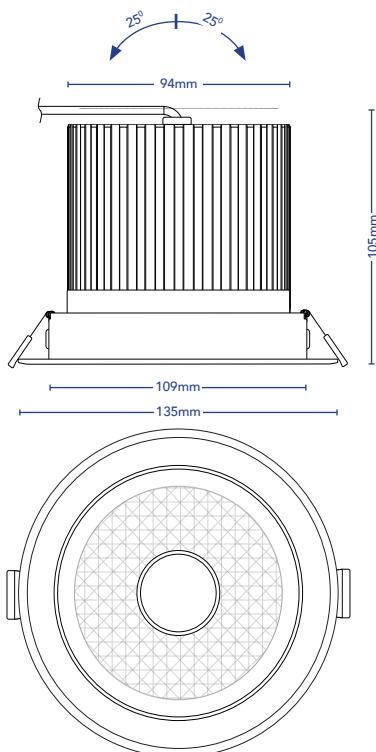

## DOWNLIGHT - COMMERCIAL TILT

**DESCRIPTION** High Output Tilt Adjustable Downlight With A Wide Range Of Colour Temperatures And Beam Angles.  
Ideal For A Broad Range Of Commercial Applications.

**CODES** 5030

**COLOURS** White, Black

**COLOUR TEMPERATURE** 2700K, 3000K, 4000K, 4500K & 5000K

**CRI**  $\geq 82$

**LUMENS** 2330Lm

**INPUT VOLTAGE** 220-250V\_AC

**WATTAGE** 30W

**BEAM ANGLE** 38°, 23°, 10°

**DIMMABLE** Yes, 0-10\_V, DALI

**DRIVER** Dedicated

**IP RATING** IP44

**CUT OUT** 115mm

WHITE

BLACK

TILT: 25°

IP RATING: 44