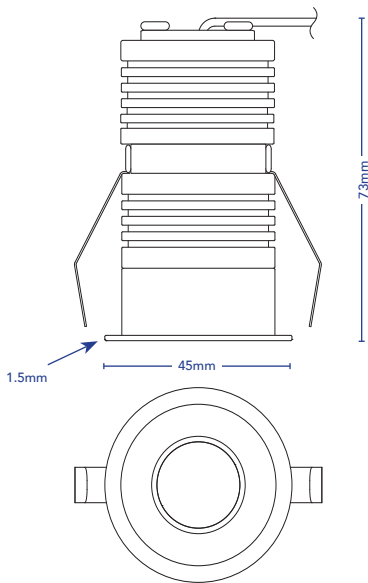

TOVO

TOVO LIGHTING
726 PITTWATER ROAD, BROOKVALE
SYDNEY, NSW AUSTRALIA 2100
TELEPHONE +61 2 9939 1122
SALES@TOVOLIGHTING.COM.AU
TOVOLIGHTING.COM.AU

DOWNLIGHT - MINI SPOT HIGH OUTPUT

DESCRIPTION Mini Fixed Downlight For Applications Where More Illumination Is Desirable

CODES 5032

COLOUR White, Black, Chrome

COLOUR TEMPERATURE 2700K

CRI ≥ 92

LUMENS 420 Lm

INPUT VOLTAGE 220-250V_AC

WATTAGE 6W

BEAM ANGLE 60°

DIMMABLE Yes. Phase, Automation, DALI

DRIVER AC - Dedicated Incorporated

IP RATING IP54

CUT OUT 38mm

CHROME

WHITE

BLACK

IP RATING: 54