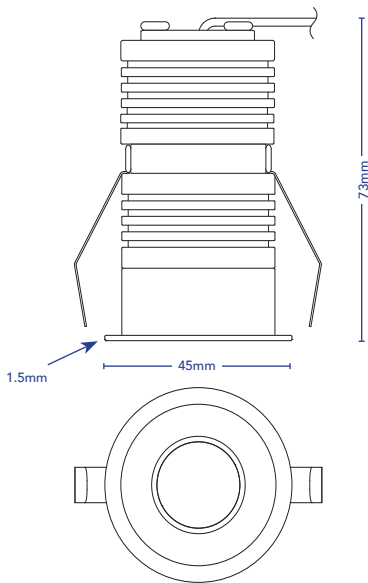

## DOWNLIGHT - MINI SPOT HIGH OUTPUT

DESCRIPTION Mini Fixed Downlight For Applications Where  
More Illumination Is Desirable

CODES 5032-AC, 5041-DC

COLOUR White, Black, Chrome

COLOUR TEMPERATURE 2700K

CRI  $\geq 92$

IP RATING IP54

CUT OUT 40mm

CHROME

WHITE

BLACK

IP RATING: 54