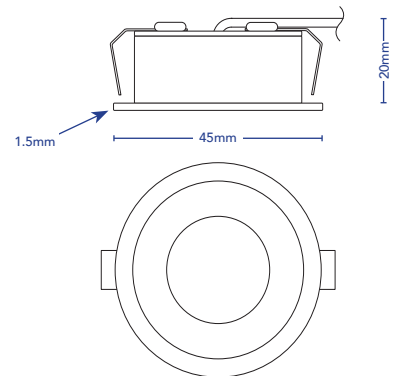

## DOWNLIGHT - MINI SPOT LOW PROFILE

DESCRIPTION Mini Fixed Downlight. Perfect For Joinery & Other Applications Where Clearance is Minimal

CODE 5031

COLOUR White, Black, Chrome

COLOUR TEMPERATURE 2700

CRI  $\geq 92$

LUMENS 120 Lm

INPUT VOLTAGE 24V\_DC

WATTAGE 2W

BEAM ANGLE  $60^{\circ}$

DIMMABLE Yes. 0.10V, DALI.

DRIVER Remote

IP RATING IP54

CUT OUT 38mm

CHROME

WHITE

BLACK

IP RATING: 54