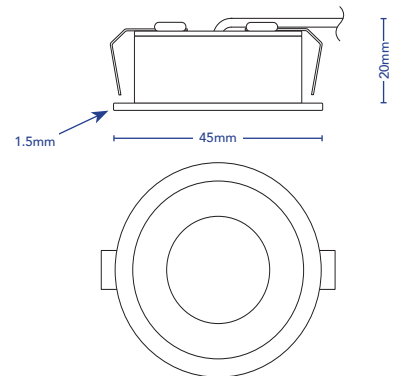

## DOWNLIGHT - MINI SPOT LOW PROFILE

DESCRIPTION Mini Fixed Downlight. Perfect For Joinery  
CODE 5031  
COLOUR White, Black. Custom Finishes Available.  
COLOUR TEMPERATURE 3000°K  
CRI  $\geq 92$   
LUMENS 120 Lm  
INPUT VOLTAGE 24V\_DC  
WATTAGE 2W  
BEAM ANGLE 120°  
DIMMABLE Yes. 0~10V, Push Dim or DALI.  
DRIVER Remote  
IP RATING IP54  
CUT OUT 40mm

CHROME

WHITE

BLACK

IP RATING: 54