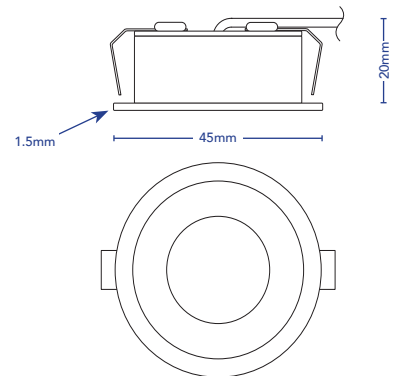

## DOWNLIGHT - MINI SPOT LOW PROFILE

DESCRIPTION Mini Fixed Downlight. Perfect For Joinery & Other Applications Where Clearance is Minimal

CODE 5031

COLOUR White, Black, Chrome

COLOUR TEMPERATURE 2700

CRI  $\geq 92$

LUMENS 120 Lm

INPUT VOLTAGE 24V\_DC

WATTAGE 2W

BEAM ANGLE  $60^{\circ}$

DIMMABLE Yes. 0.10V, DALI.

DRIVER Remote

IP RATING IP54

CUT OUT 40mm

CHROME

WHITE

BLACK

IP RATING: 54