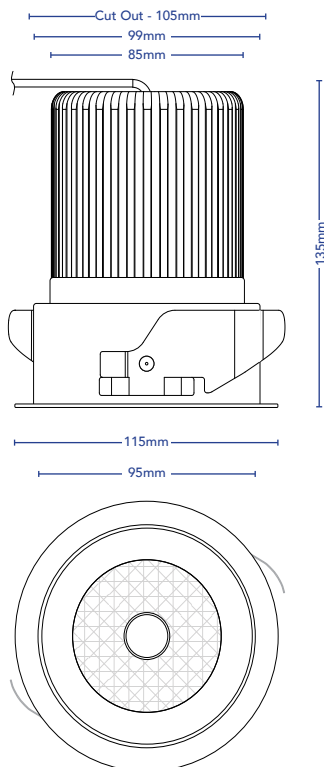

## DOWNLIGHT - CLICK SPOT A - COMMERCIAL

DESCRIPTION	Modulated High Output Fixed Downlight System
CODES	5029
COLOURS	White, Black
COLOUR TEMP	2700K, 3000K, 4000K & 5000K
CRI	≥82
LUMENS	2400Lm
INPUT VOLTAGE	220-250V_AC
WATTAGE	30W
BEAM ANGLE	60°, 30°, 24°
DIMMABLE	Yes, Phase, DALI & Touch
DRIVER	Dedicated Remote
IP RATING	IP44
CUT OUT	105mm

WHITE

BLACK

IP RATING: 44