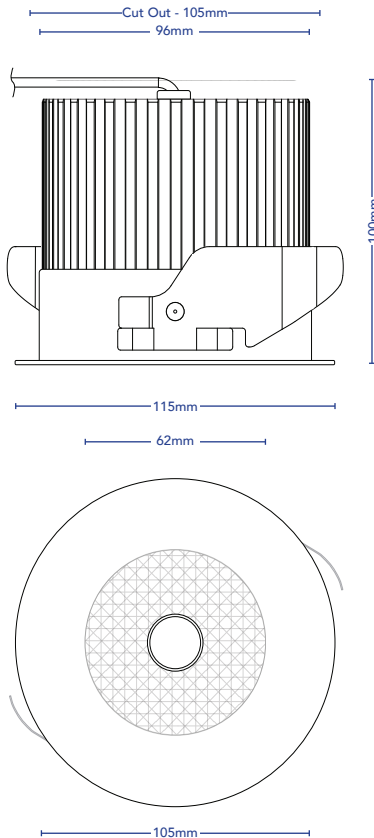

## DOWNLIGHT - KIMBERLEY - COMMERCIAL

DESCRIPTION	Fixed Downlight With Soft Edged Reflector Providing Smoother Transitions To Illumination. Kimberley's High Output And Wide Spectrum Of Colour Temperatures Makes It Ideal For A Broad Range Of Commercial Applications.
CODES	5028
COLOURS	White, Black
COLOUR TEMP	2700K, 3000K, 4000K & 5000K
CRI	≥82
LUMENS	1600Lm
INPUT VOLTAGE	220-250V_AC
WATTAGE	21W
BEAM ANGLE	60°, 38°, 24°
DIMMABLE	Yes. Phase, DALI & Touch
DRIVER	Dedicated Remote
IP RATING	IP44
CUT OUT	105mm

WHITE

BLACK

IP RATING: 44