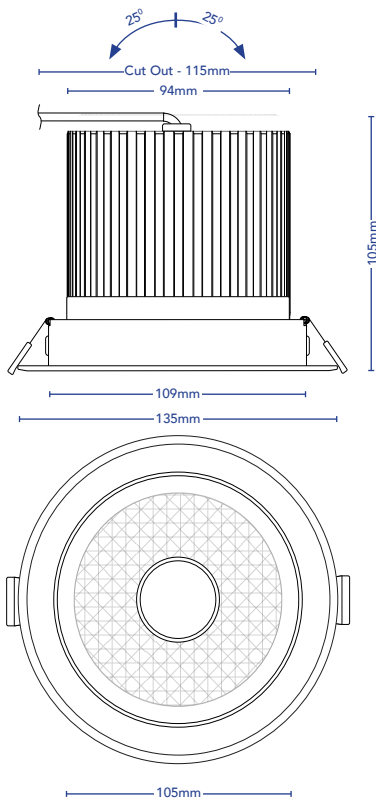

TOVO

TOVO LIGHTING
726 PITWATER ROAD, BROOKVALE
SYDNEY, NSW AUSTRALIA 2100
TELEPHONE +61 2 9939 1122
SALES@TOVOLIGHTING.COM.AU
TOVOLIGHTING.COM.AU

DOWNLIGHT - COMMERCIAL TILT

DESCRIPTION High Output Tilt Adjustable Downlight With A Wide Range Of Colour Temperatures And Beam Angles. Ideal For A Broad Range Of Commercial Applications.

CODES	5030
COLOURS	White, Black
COLOUR TEMP	2700K, 3000K, 4000K, 4500K & 5000K
CRI	≥82
LUMENS	2330Lm
INPUT VOLTAGE	220-250V_AC
WATTAGE	30W
BEAM ANGLE	60°, 38°, 23°
DIMMABLE	Yes, DALI, Phase & Touch
DRIVER	Dedicated Remote
IP RATING	IP44
CUT OUT	115mm

WHITE

BLACK

TILT: 25°

IP RATING: 44