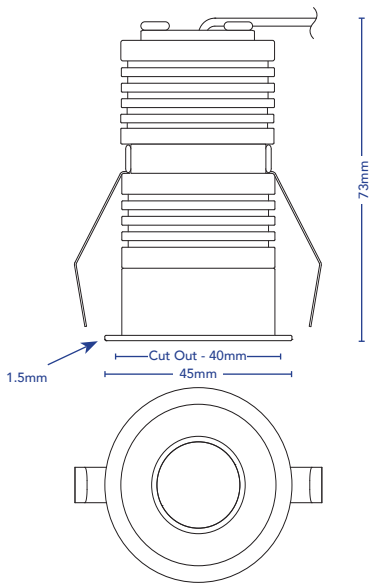

TOVO

TOVO LIGHTING
 726 PITWATER ROAD, BROOKVALE
 SYDNEY, NSW AUSTRALIA 2100
 TELEPHONE +61 2 9939 1122
 SALES@TOVOLIGHTING.COM.AU
 TOVOLIGHTING.COM.AU

DOWNLIGHT - MINI SPOT HIGH OUTPUT

DESCRIPTION	Mini Fixed Downlight For Applications Where More Illumination Is Desirable
CODES	{ 5032-AC 5041-DC
COLOUR	White, Black, Chrome
COLOUR TEMP	2700K
CRI	≥92
LUMENS	420 Lm
INPUT VOLTAGE	{ 220-250V_AC 24V DC
WATTAGE	6W
BEAM ANGLE	45°, 25°
DIMMABLE	Yes { 240V AC - Phase 24V DC - 0-10V, DALI & Touch
DRIVER	{ 240V AC - Dedicated Remote 24V DC - Remote
IP RATING	IP54
CUT OUT	40mm