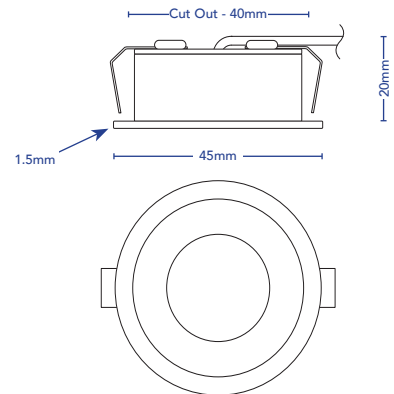

## DOWNLIGHT - MINI SPOT LOW PROFILE

DESCRIPTION	Mini Fixed Downlight. Perfect For Joinery
CODE	5031
COLOUR	White, Black. Custom Finishes Available.
COLOUR TEMP	3000°K
CRI	≥92
LUMENS	120 Lm
INPUT VOLTAGE	24V_DC
WATTAGE	2W
BEAM ANGLE	120°
DIMMABLE	Yes. 0~10V, DALI & Touch
DRIVER	Remote
IP RATING	IP54
CUT OUT	40mm

CHROME

WHITE

BLACK

IP RATING: 54